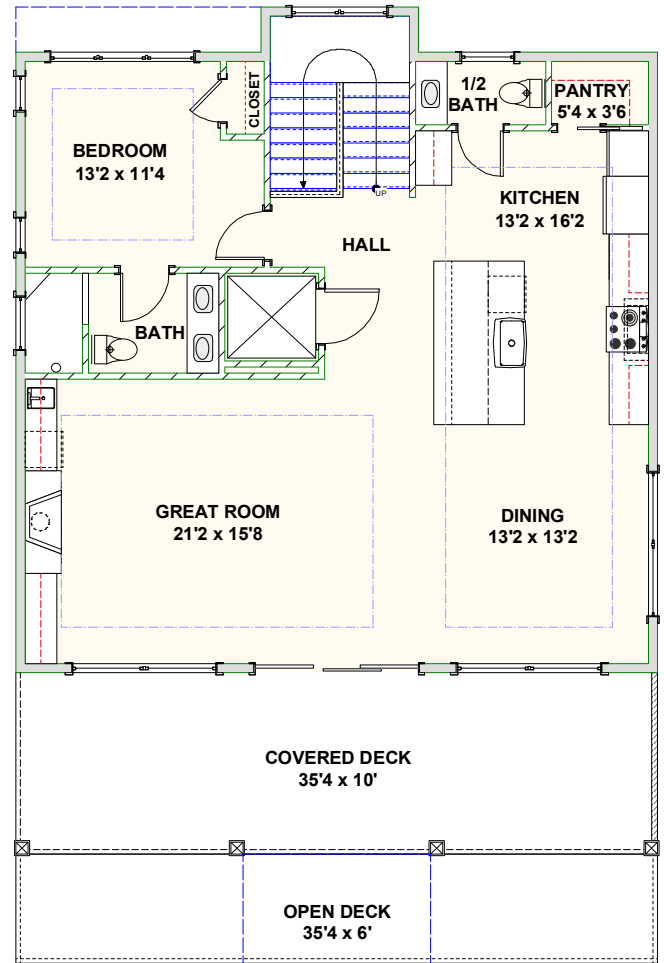

## **BEACH HOME 254**

**2,491SQ FT | 5 BEDROOMS | 5 BATHS—1 HALF BATH | 1,071 SQ FT DECKS**

**WWW.CAROLINABLUEWATERCONSTRUCTION.COM**

# BEACH HOME 254

2,491 SQ FT | 5 BEDROOMS | 5 BATHS—1 HALF BATH | 1,071 SQ FT DECK

35'4 x 52'8

1ST FLOOR - FLOOR PLAN

2ND FLOOR - FLOOR PLAN

**CAROLINA**  
**BLUEWATER**  
**CONSTRUCTION**

**910-575-7100**

**BUILDING TOMORROW WITH AFFORDABLE QUALITY HOMES**  
6934-9 BEACH DR SW, OCEAN ISLE BEACH, NC 28469  
[WWW.CAROLINABLUEWATERCONSTRUCTION.COM](http://WWW.CAROLINABLUEWATERCONSTRUCTION.COM)