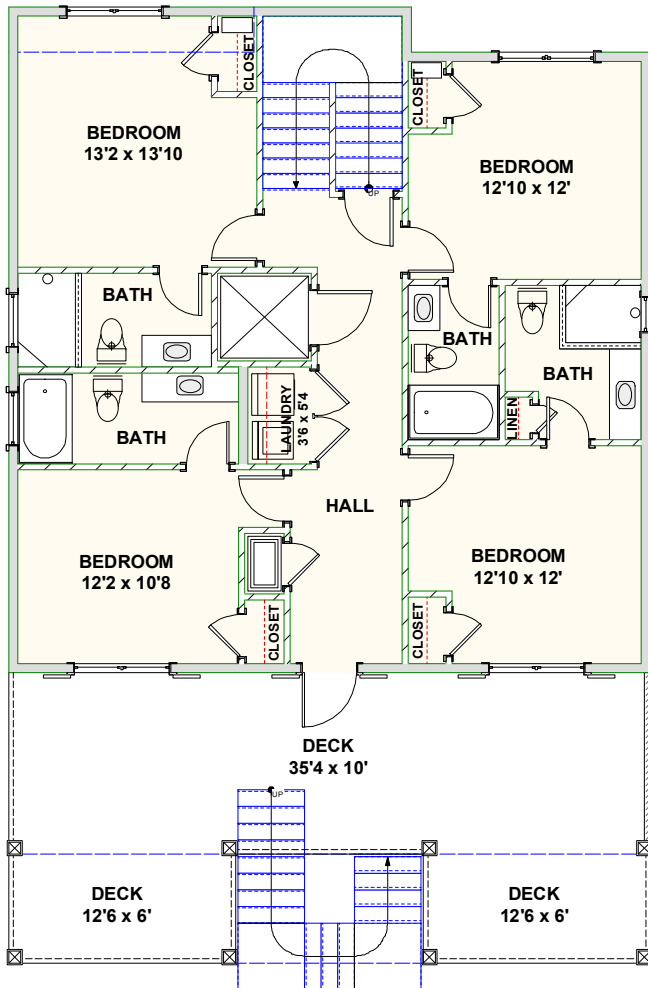

## **BEACH HOME 254**

**2,491SQ FT | 5 BEDROOMS | 5 BATHS—1 HALF BATH | 1,071 SQ FT DECKS**

**WWW.CAROLINABLUEWATERCONSTRUCTION.COM**

# BEACH HOME 254

2,491 SQ FT | 5 BEDROOMS | 5 BATHS—1 HALF BATH | 1,071 SQ FT DECK

35'4 x 52'8

1ST FLOOR - FLOOR PLAN

2ND FLOOR - FLOOR PLAN

**CAROLINA**  
**BLUEWATER**  
**CONSTRUCTION**

**910-575-7100**

**BUILDING TOMORROW WITH AFFORDABLE QUALITY HOMES**  
6934-9 BEACH DR SW, OCEAN ISLE BEACH, NC 28469  
[WWW.CAROLINABLUEWATERCONSTRUCTION.COM](http://WWW.CAROLINABLUEWATERCONSTRUCTION.COM)